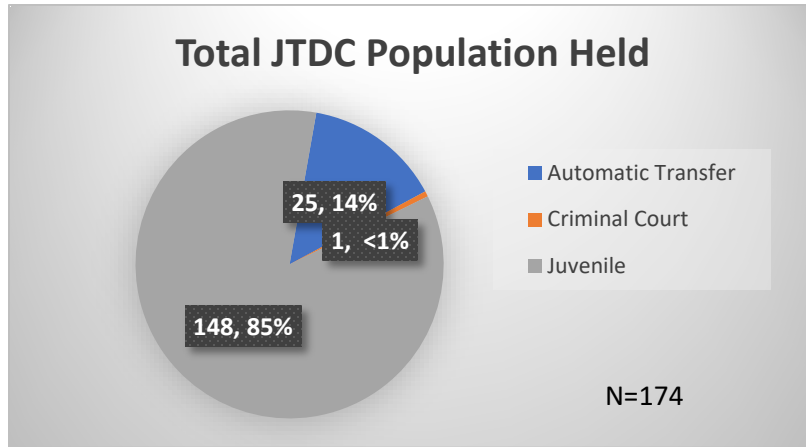

Daily Data Dashboard – February 13, 2024

Demographics for JTDC Population

Tuesday Morning Midnight Count

Total # of probation Involved youth¹: 1,356

¹ Probation Active: Any youth who is pending sentencing with an active social history, has been formally placed on probation or supervision with Cook County Juvenile Probation on the date of the report.

*Age, Gender and Race for Criminal Court population (N=1) is not represented in this report.

Daily Data Dashboard – February 13, 2024
Demographics for JTDC Population
Tuesday Morning Midnight Count