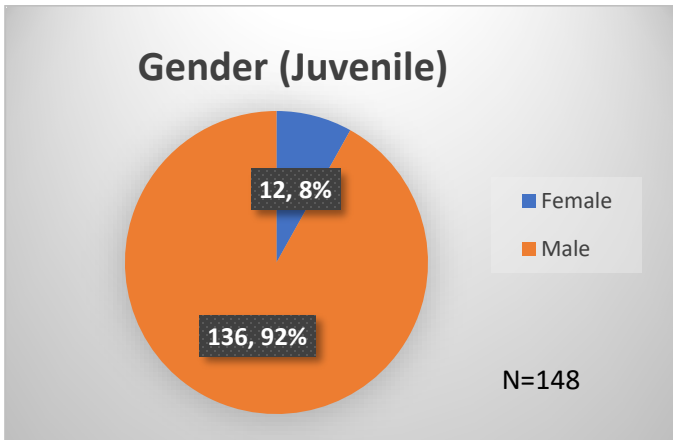

Daily Data Dashboard – February 13, 2024

Demographics for JTDC Population

Tuesday Morning Midnight Count

Total # of probation Involved youth¹: 1,356

¹ Probation Active: Any youth who is pending sentencing with an active social history, has been formally placed on probation or supervision with Cook County Juvenile Probation on the date of the report.

*Age, Gender and Race for Criminal Court population (N=1) is not represented in this report.

Daily Data Dashboard – February 13, 2024
Demographics for JTDC Population
Tuesday Morning Midnight Count