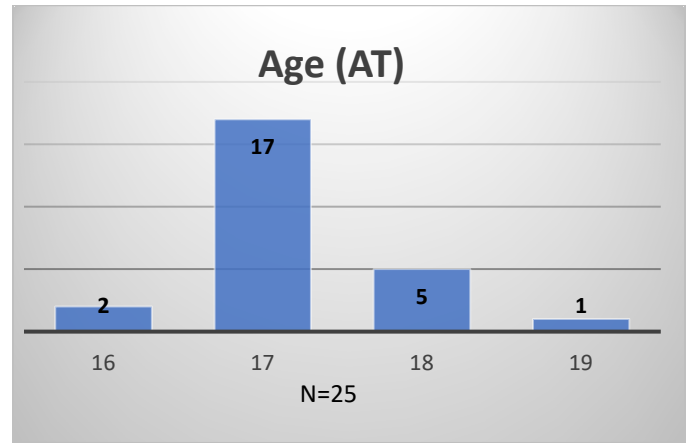

Daily Data Dashboard – February 13, 2024

Demographics for JTDC Population

Tuesday Morning Midnight Count

Total # of probation Involved youth¹: 1,356

¹ Probation Active: Any youth who is pending sentencing with an active social history, has been formally placed on probation or supervision with Cook County Juvenile Probation on the date of the report.

*Age, Gender and Race for Criminal Court population (N=1) is not represented in this report.

Daily Data Dashboard – February 13, 2024
Demographics for JTDC Population
Tuesday Morning Midnight Count