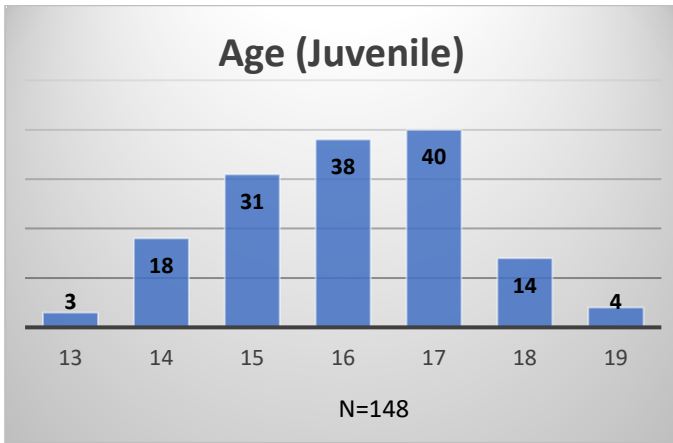

Daily Data Dashboard – February 13, 2024

Demographics for JTDC Population

Tuesday Morning Midnight Count

Total # of probation Involved youth¹: 1,356

¹ Probation Active: Any youth who is pending sentencing with an active social history, has been formally placed on probation or supervision with Cook County Juvenile Probation on the date of the report.

*Age, Gender and Race for Criminal Court population (N=1) is not represented in this report.

Daily Data Dashboard – February 13, 2024
Demographics for JTDC Population
Tuesday Morning Midnight Count