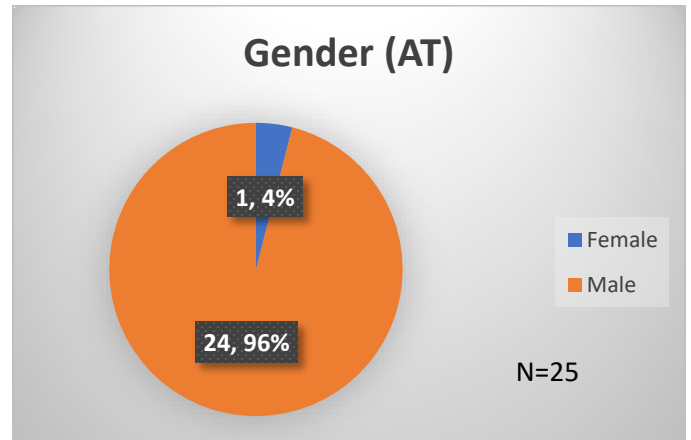

Daily Data Dashboard – February 13, 2024

Demographics for JTDC Population

Tuesday Morning Midnight Count

Total # of probation Involved youth¹: 1,356

¹ Probation Active: Any youth who is pending sentencing with an active social history, has been formally placed on probation or supervision with Cook County Juvenile Probation on the date of the report.

*Age, Gender and Race for Criminal Court population (N=1) is not represented in this report.

Daily Data Dashboard – February 13, 2024
Demographics for JTDC Population
Tuesday Morning Midnight Count